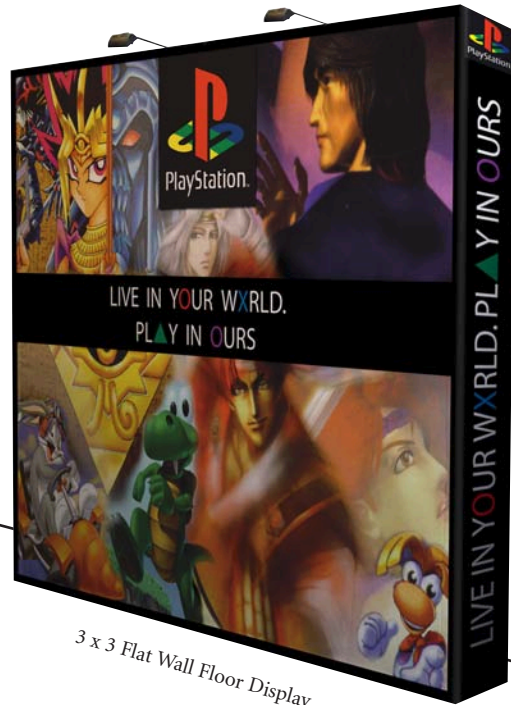

BURST!

A Burst features seamless colossus dye sublimation graphic which unfolds with the frame and stretches to produce a smooth, continuous image. Either flat wall or curved wall units are available.

3 x 3 Flat Wall Floor Display

2 x 2 Flat Wall Table Top Display

The durable frame and integrated fabric graphic sets up easy, without tools, in just a couple of minutes.

Flat Wall